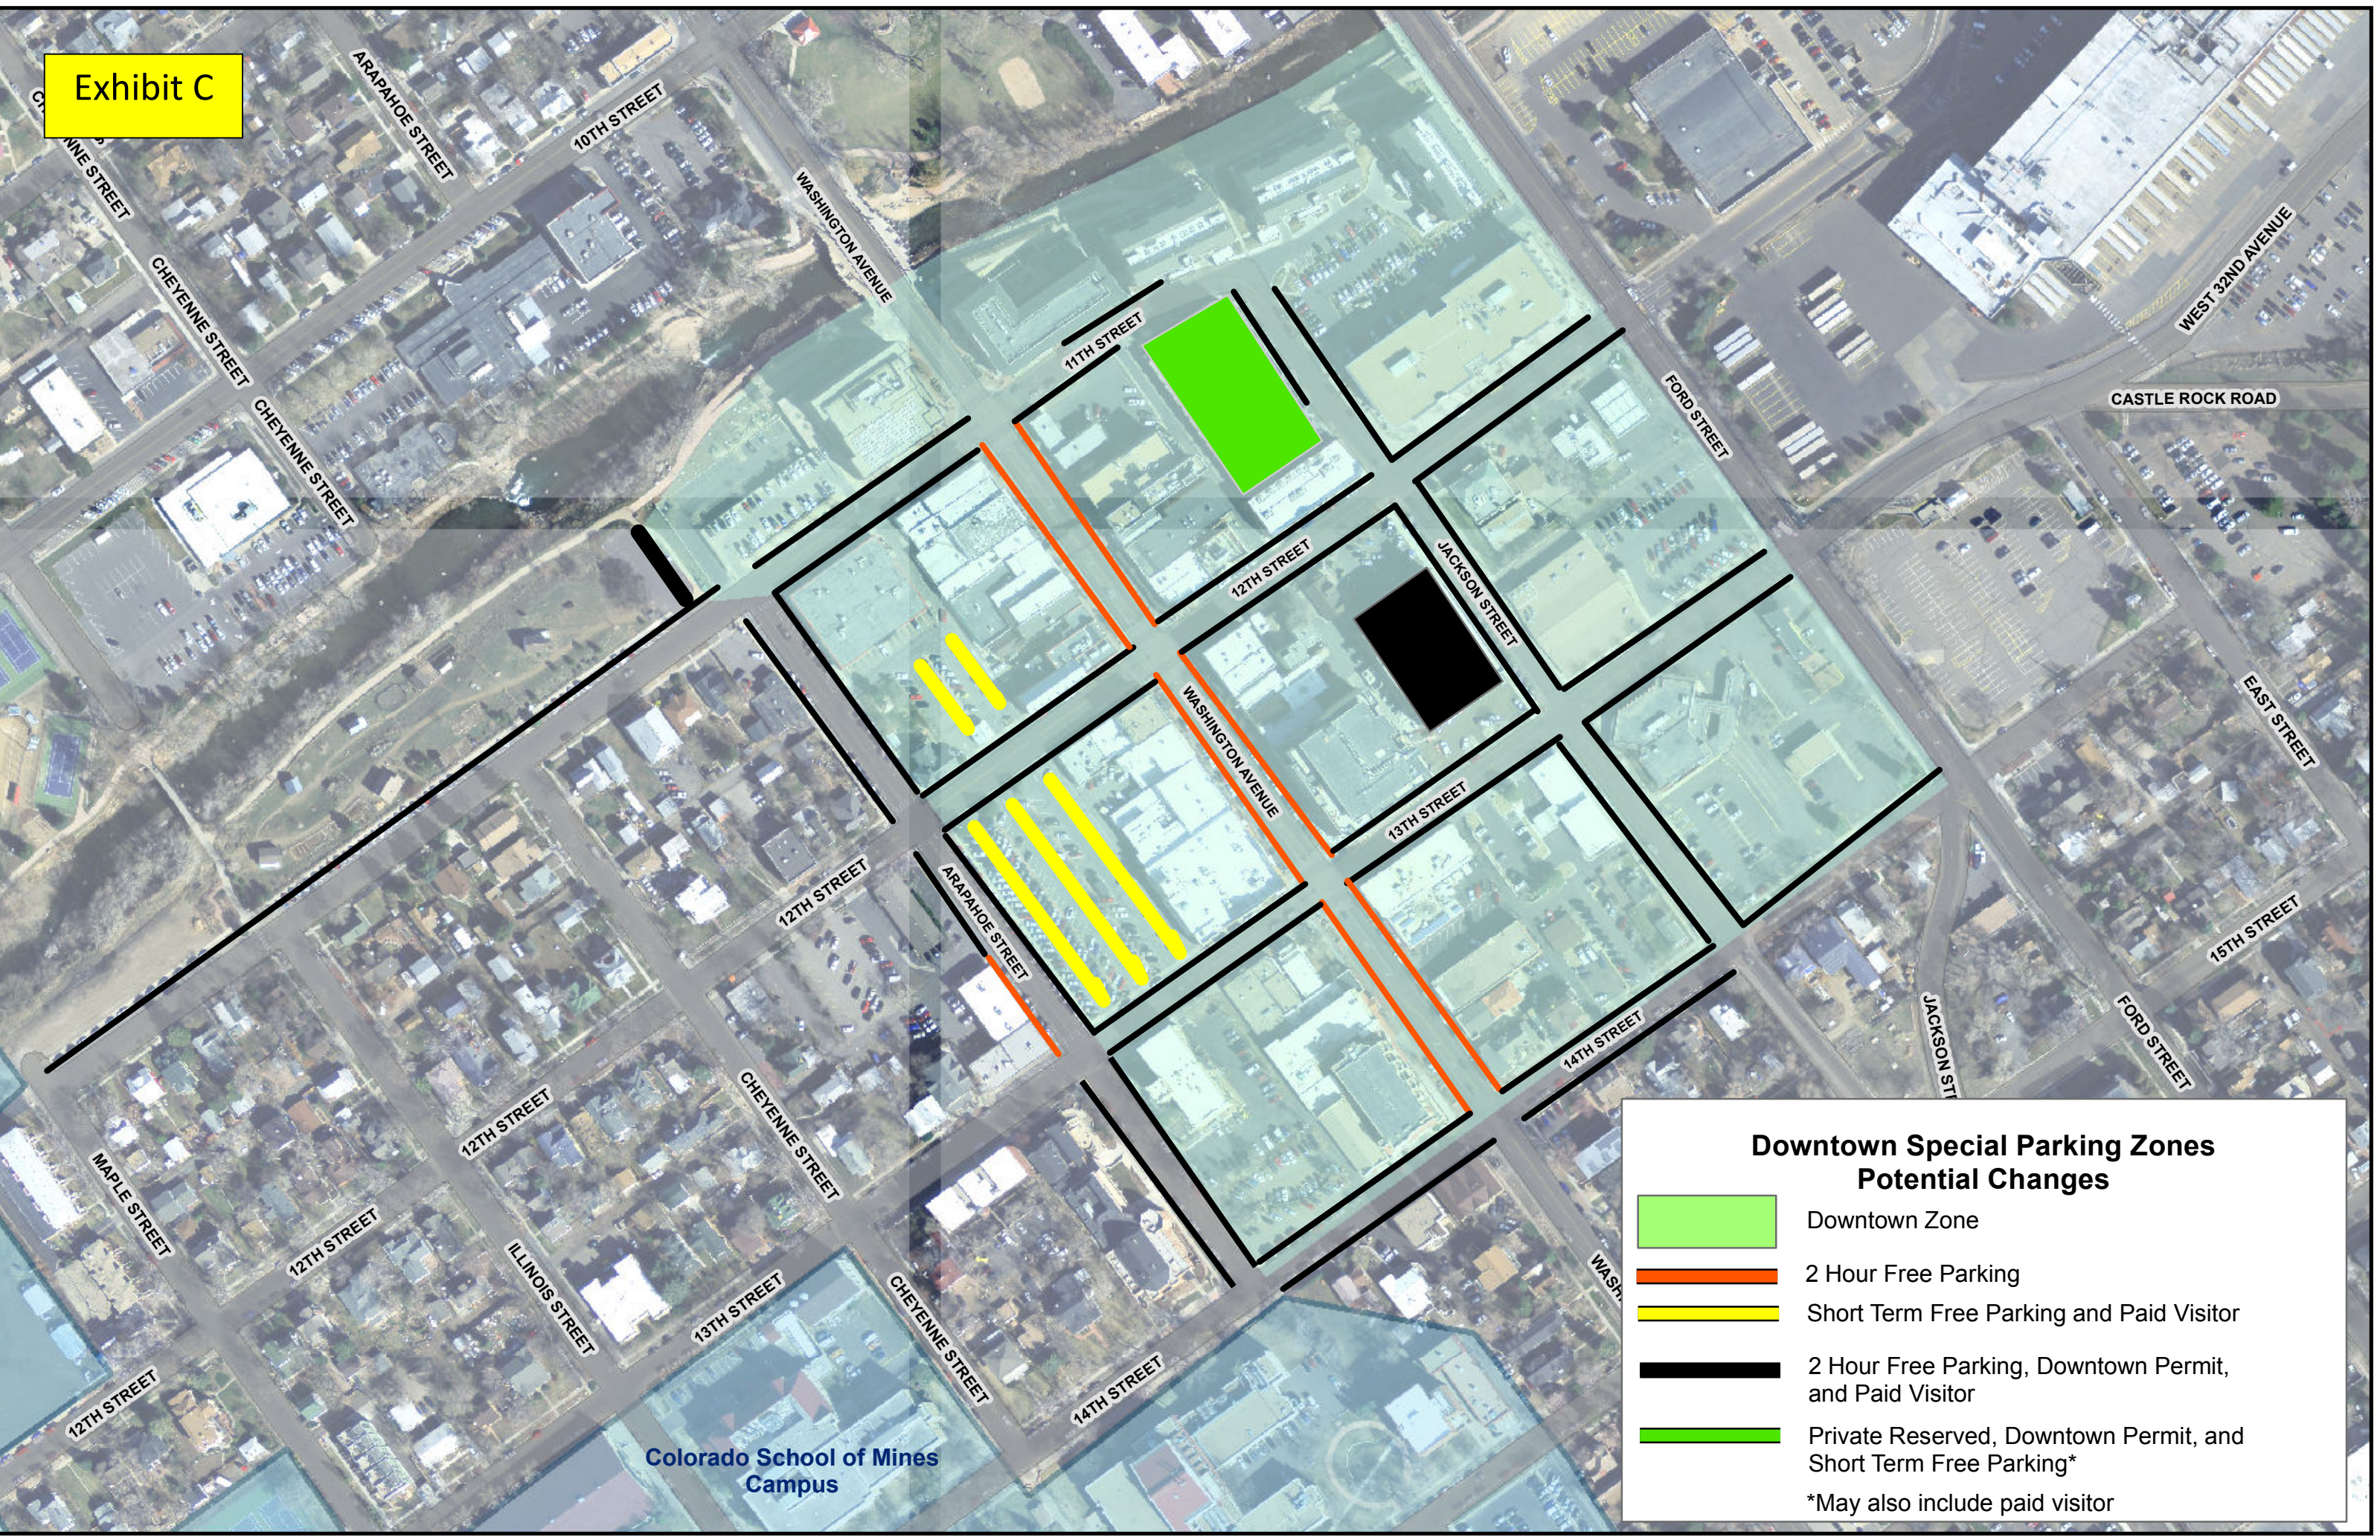

As of January 1, 2107

See Zone 2 Map

Exhibit B

See Zone 1 Map

**Neighborhoods South of CSM
Special Permit Parking Zone 2**

-  Residential Permit Parking
Monday - Friday 8AM - 5PM
Year Round
-  Residential Permit Parking
Or 2 Hour Public Parking
Monday - Friday 8AM - 5PM
Year Round

As of January 1, 2017

Exhibit C

Downtown Special Parking Zones Potential Changes

| | |
|---|---|
|  | Downtown Zone |
|  | 2 Hour Free Parking |
|  | Short Term Free Parking and Paid Visitor |
|  | 2 Hour Free Parking, Downtown Permit, and Paid Visitor |
|  | Private Reserved, Downtown Permit, and Short Term Free Parking* |

*May also include paid visitor