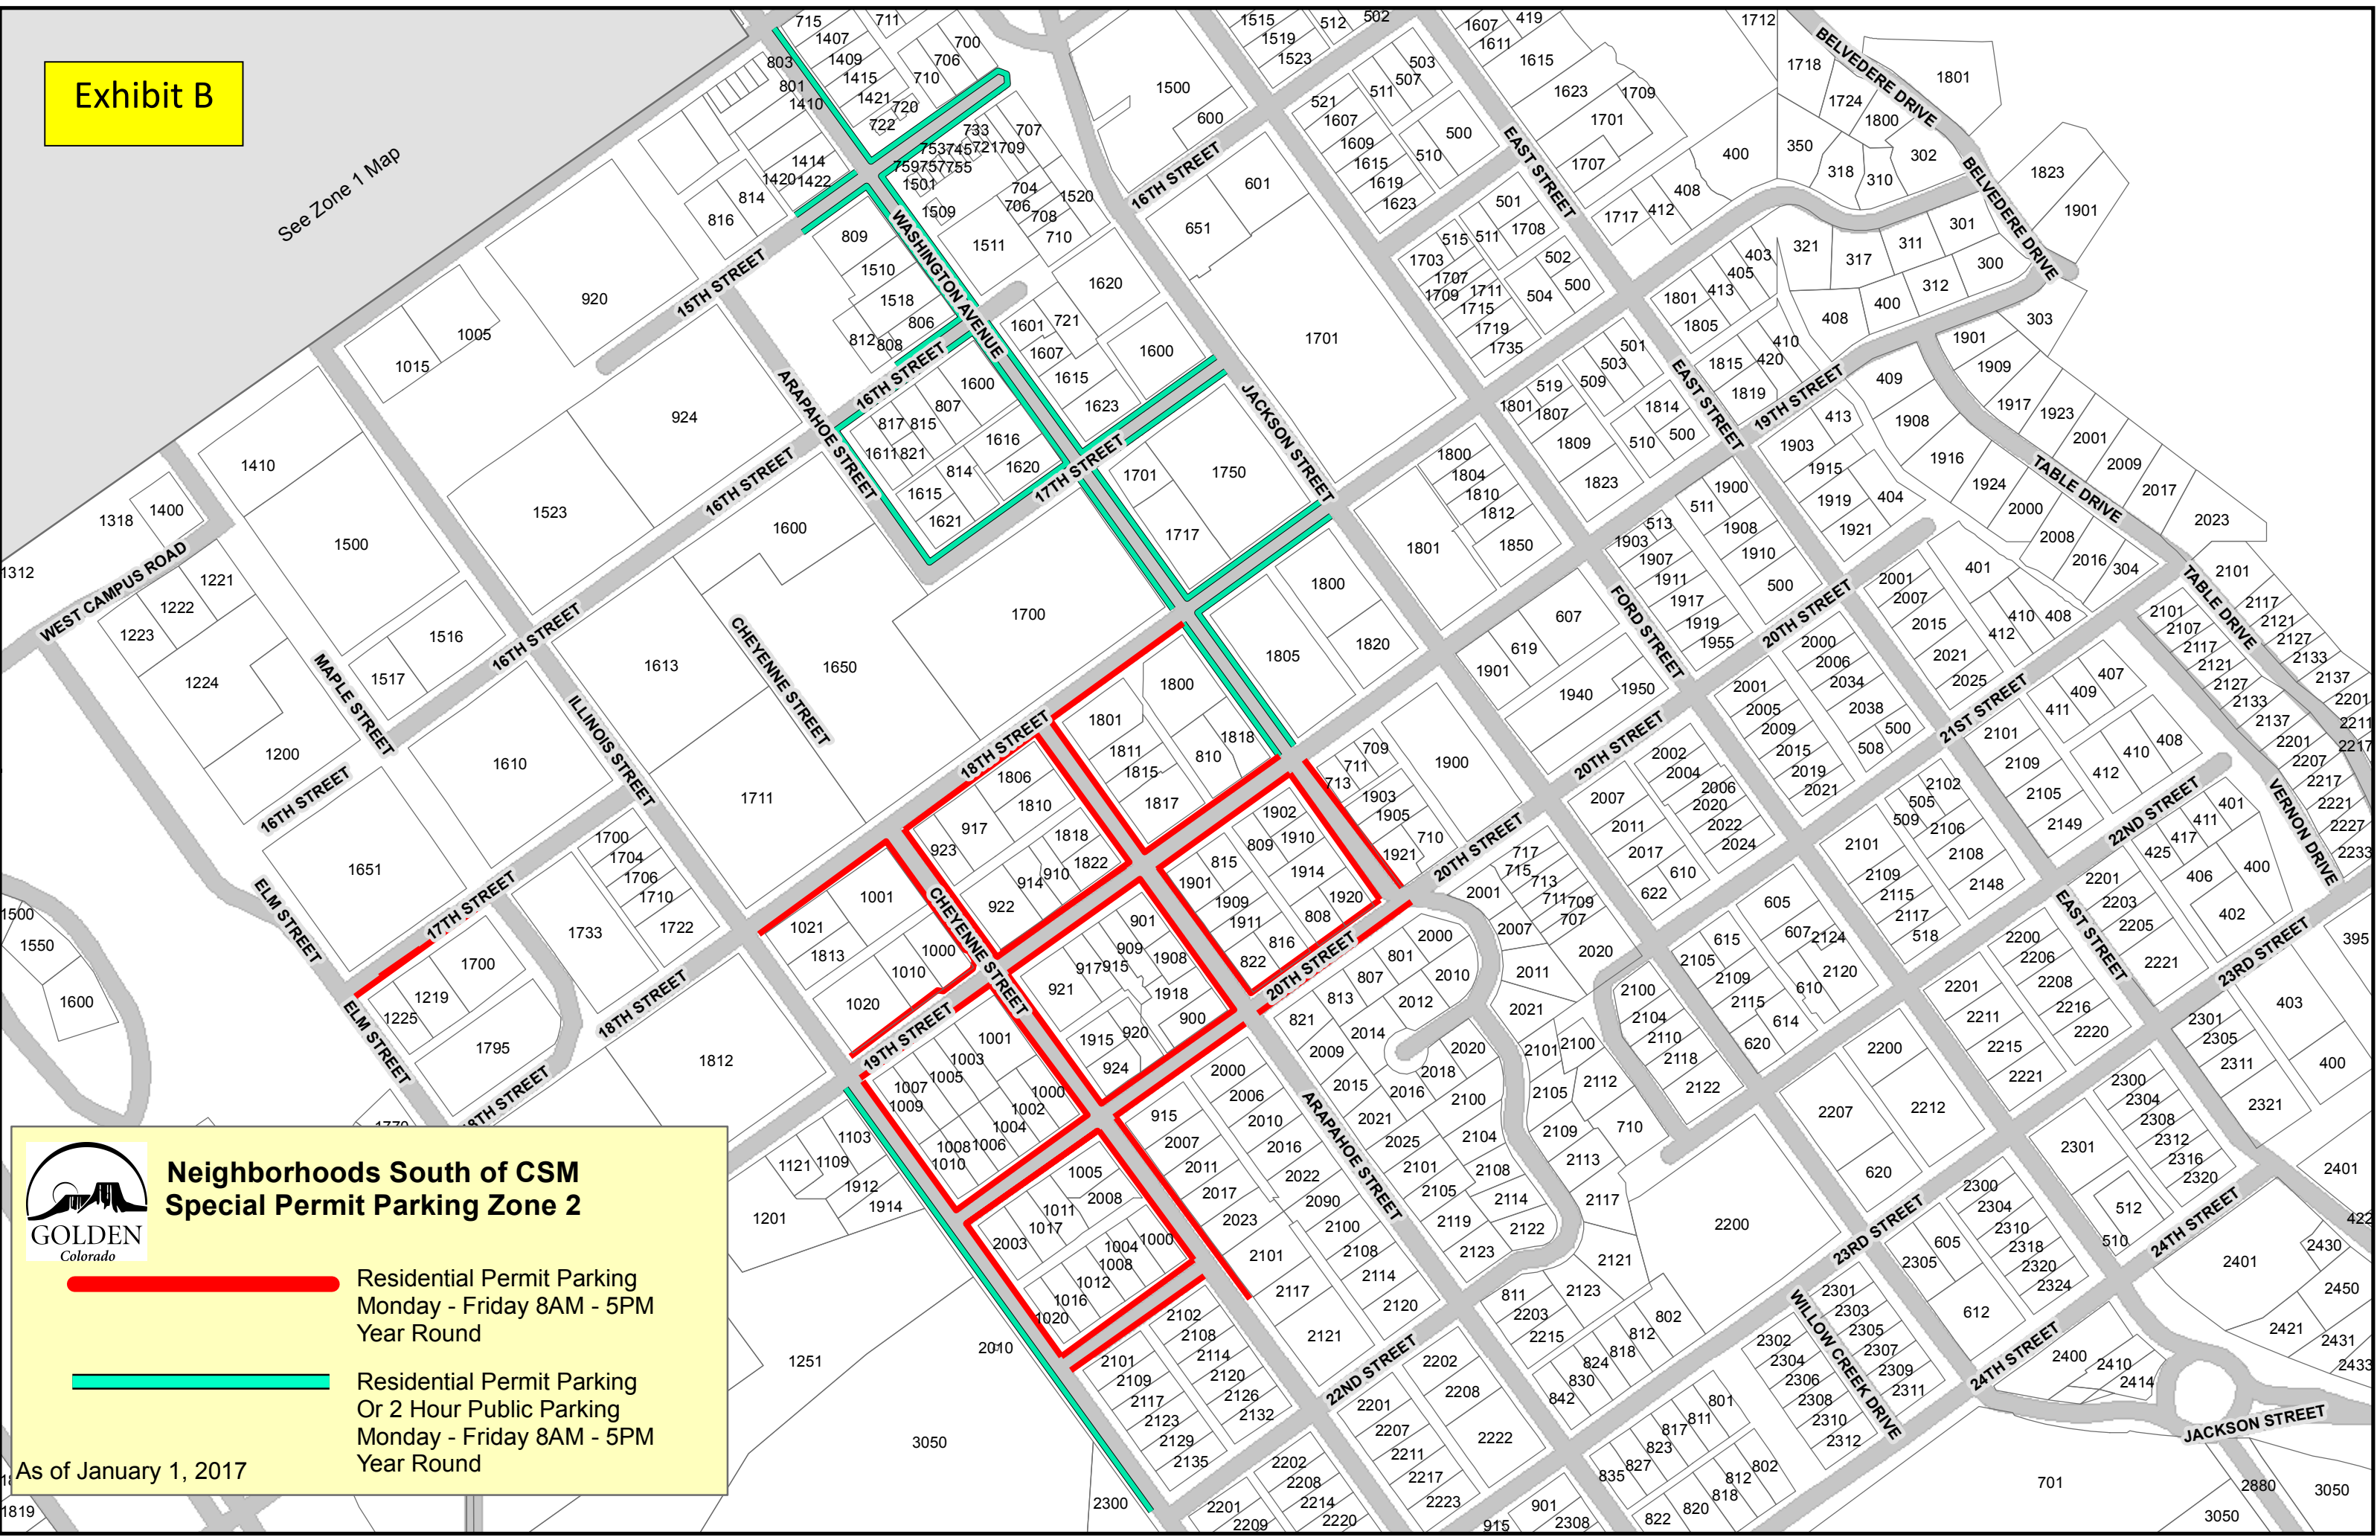

As of January 1, 2107

See Zone 2 Map

Exhibit B

See Zone 1 Map

**Neighborhoods South of CSM
Special Permit Parking Zone 2**

-  Residential Permit Parking
Monday - Friday 8AM - 5PM
Year Round
-  Residential Permit Parking
Or 2 Hour Public Parking
Monday - Friday 8AM - 5PM
Year Round

As of January 1, 2017

Exhibit C

Downtown Special Parking Zones Potential Changes

| | |
|---|---|
|  | Downtown Zone |
|  | 2 Hour Free Parking |
|  | Short Term Free Parking and Paid Visitor |
|  | 2 Hour Free Parking, Downtown Permit, and Paid Visitor |
|  | Private Reserved, Downtown Permit, and Short Term Free Parking* |

*May also include paid visitor